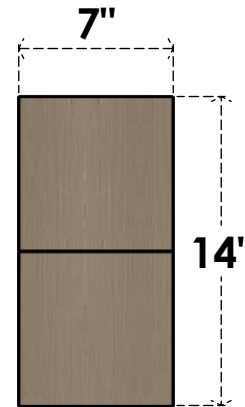

ITEM NUMBER: CORU07X21X14CHPRCPR

7"W X 21"D X 14"H SERIES 3 CLASSIC CHAPEL HILL ROUGH CEDAR
TIMBERTHANE FAUX WOOD CORBEL, PRIMED

SIDE PROFILE

FRONT PROFILE

ISOMETRIC

EKENA MILLWORK
2300 WEST MAIN ST.
CLARKSVILLE, TX 75426
TOLL FREE: 866-607-0453
WWW.EKENAMILLWORK.COM