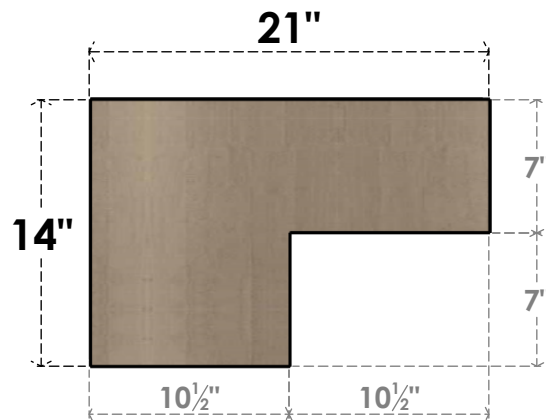

ITEM NUMBER: CORU07X21X14CHPRCPR

7"W X 21"D X 14"H SERIES 3 CLASSIC CHAPEL HILL ROUGH CEDAR
TIMBERTHANE FAUX WOOD CORBEL, PRIMED

SIDE PROFILE

FRONT PROFILE

ISOMETRIC

EKENA MILLWORK
2300 WEST MAIN ST.
CLARKSVILLE, TX 75426
TOLL FREE: 866-607-0453
WWW.EKENAMILLWORK.COM

NOTES

1. INSTALLATION TO BE COMPLETED IN ACCORDANCE WITH MANUFACTURER'S SPECIFICATIONS.
2. DRAWING MAY NOT BE TO SCALE
3. THIS DRAWING IS INTENDED FOR DESIGN AND PLANNING PURPOSES ONLY.
4. ALL INFORMATION CONTAINED HEREIN WAS CURRENT AT THE TIME OF DEVELOPMENT BUT MUST BE REVIEWED AND APPROVED BY THE PRODUCT MANUFACTURER TO BE CONSIDERED ACCURATE.
5. TIMBERTHANE ARCHITECTURAL PRODUCTS ARE MADE FROM HIGH DENSITY URETHANE AND COME FACTORY PRIMED