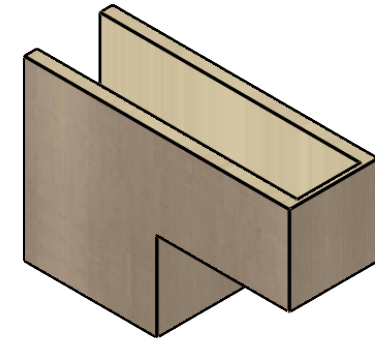

ITEM NUMBER: CORU07X21X14CHPRCPR

7"W X 21"D X 14"H SERIES 3 CLASSIC CHAPEL HILL ROUGH CEDAR
TIMBERTHANE FAUX WOOD CORBEL, PRIMED

SIDE PROFILE

FRONT PROFILE

ISOMETRIC

EKENA MILLWORK
2300 WEST MAIN ST.
CLARKSVILLE, TX 75426
TOLL FREE: 866-607-0453
WWW.EKENAMILLWORK.COM